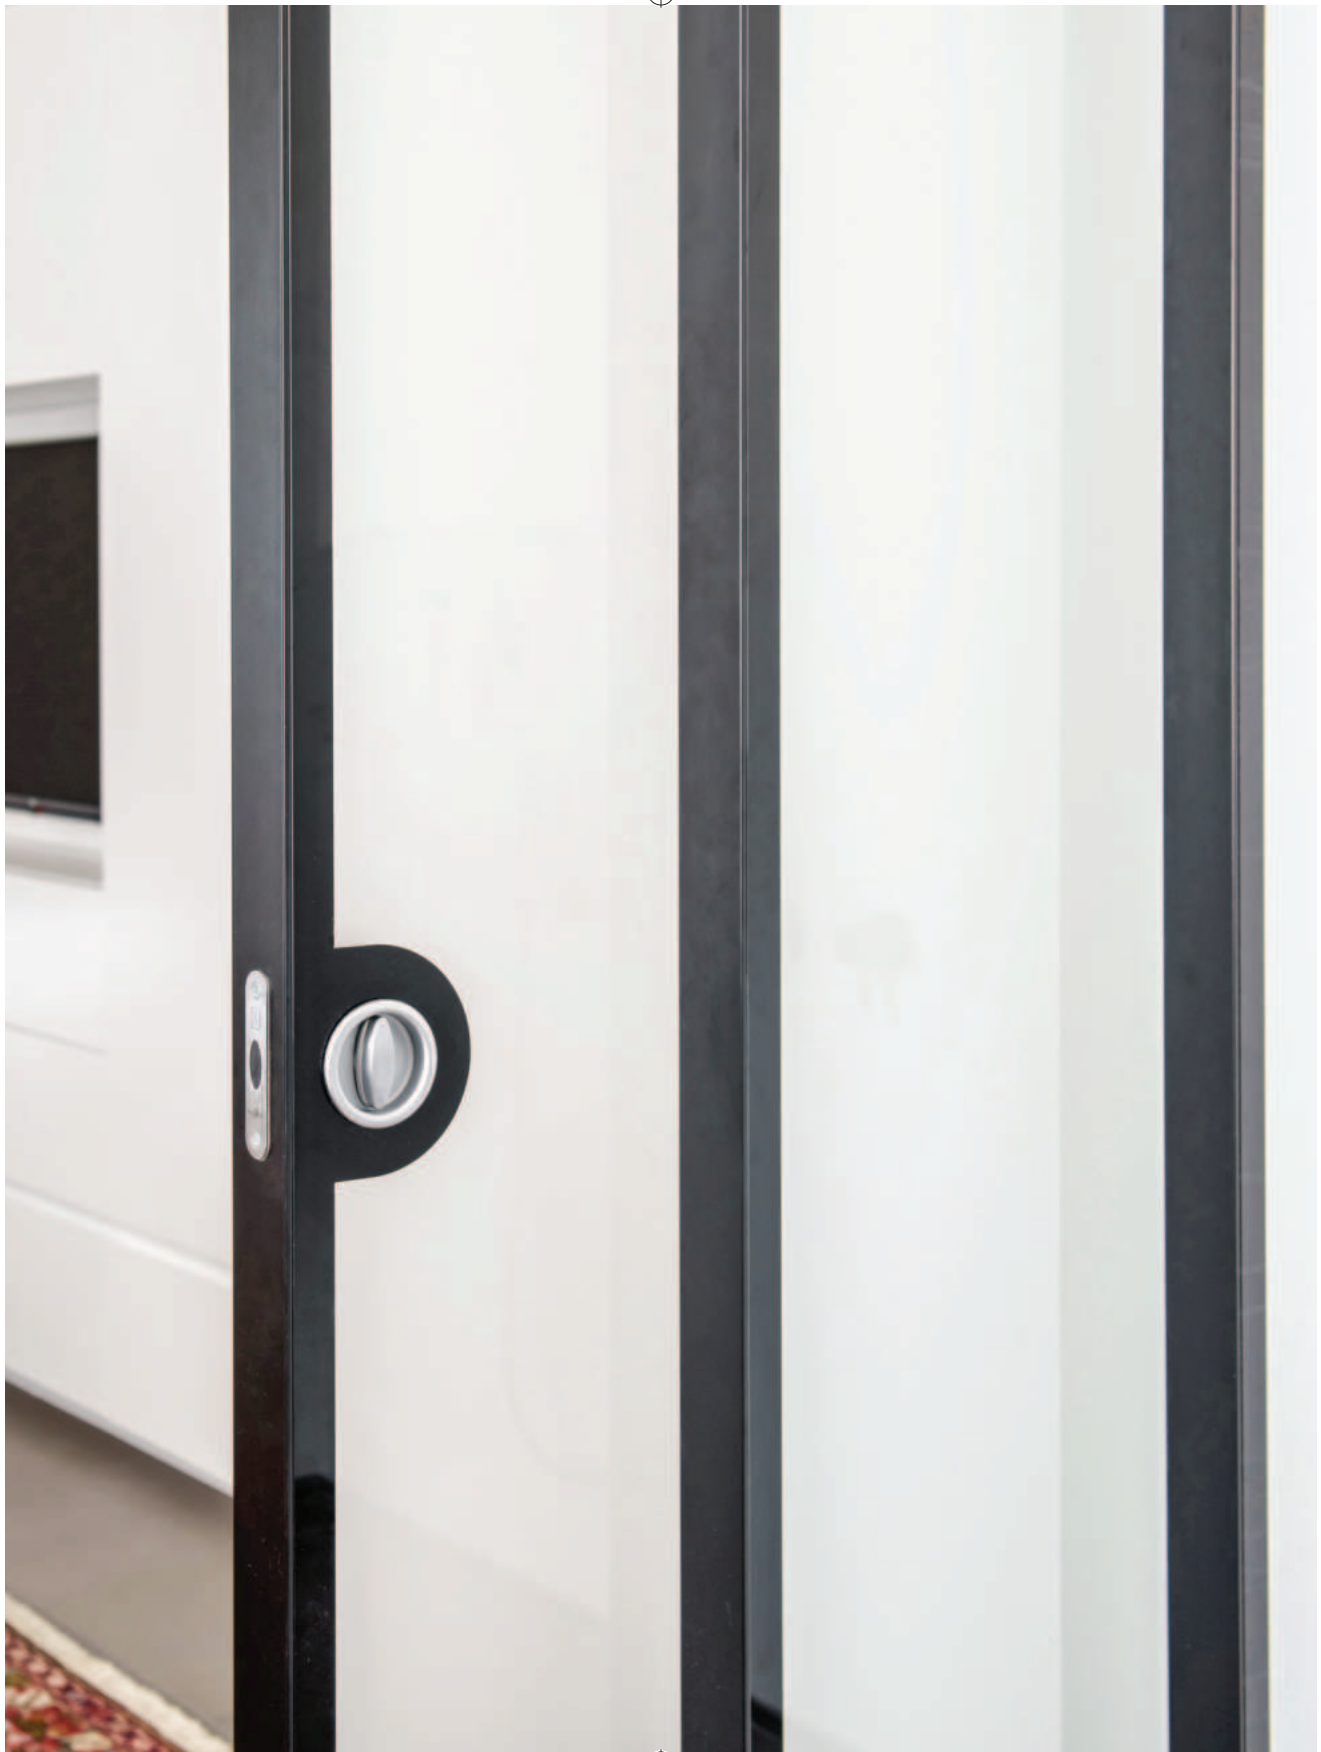

glassDOORS > Telescopic > Framed

**Roni Elroi**

location: Tel Aviv - Israel

design: Stato

photo: Moshe Amit

**Yael Peri**

location: Tel Aviv - Israel

design: Stato