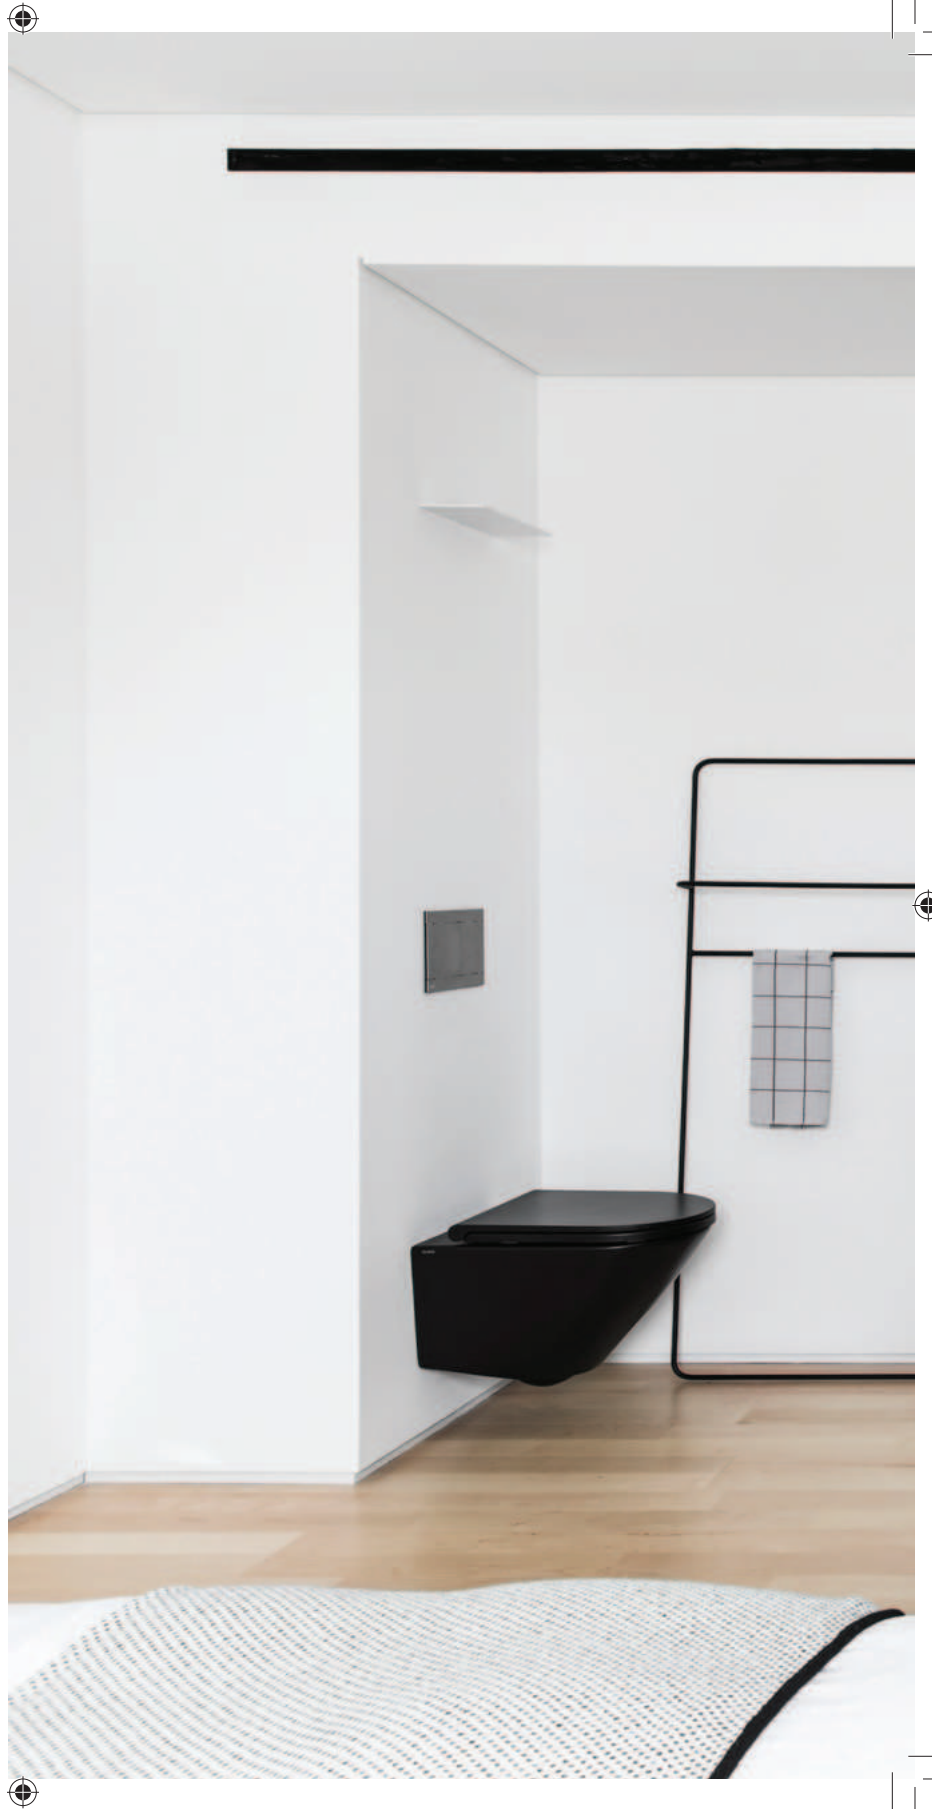

Yael Peri

location: Tel Aviv - Israel

design: Stato

photo: Itay Benit