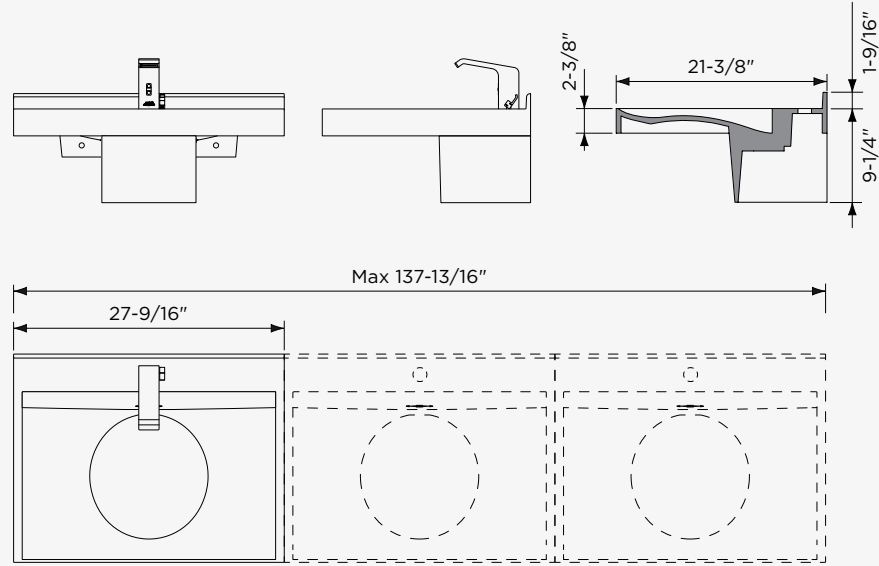

GIBBO

sinkBASIN > GIBBO A

GIBBO integral
solid surface
washbasin with
single-hole faucet