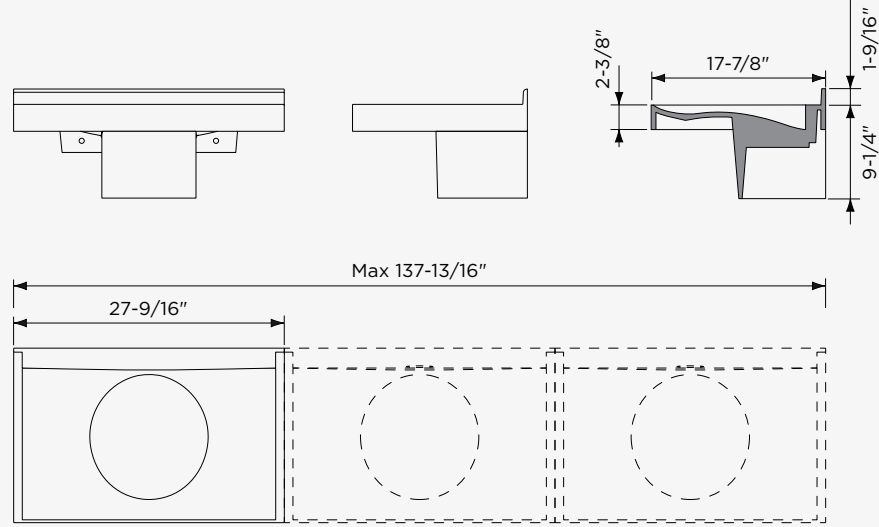

GIBBO

sinkBASIN > GIBBO C

GIBBO integral
solid surface
washbasin with
wall-mounted faucet