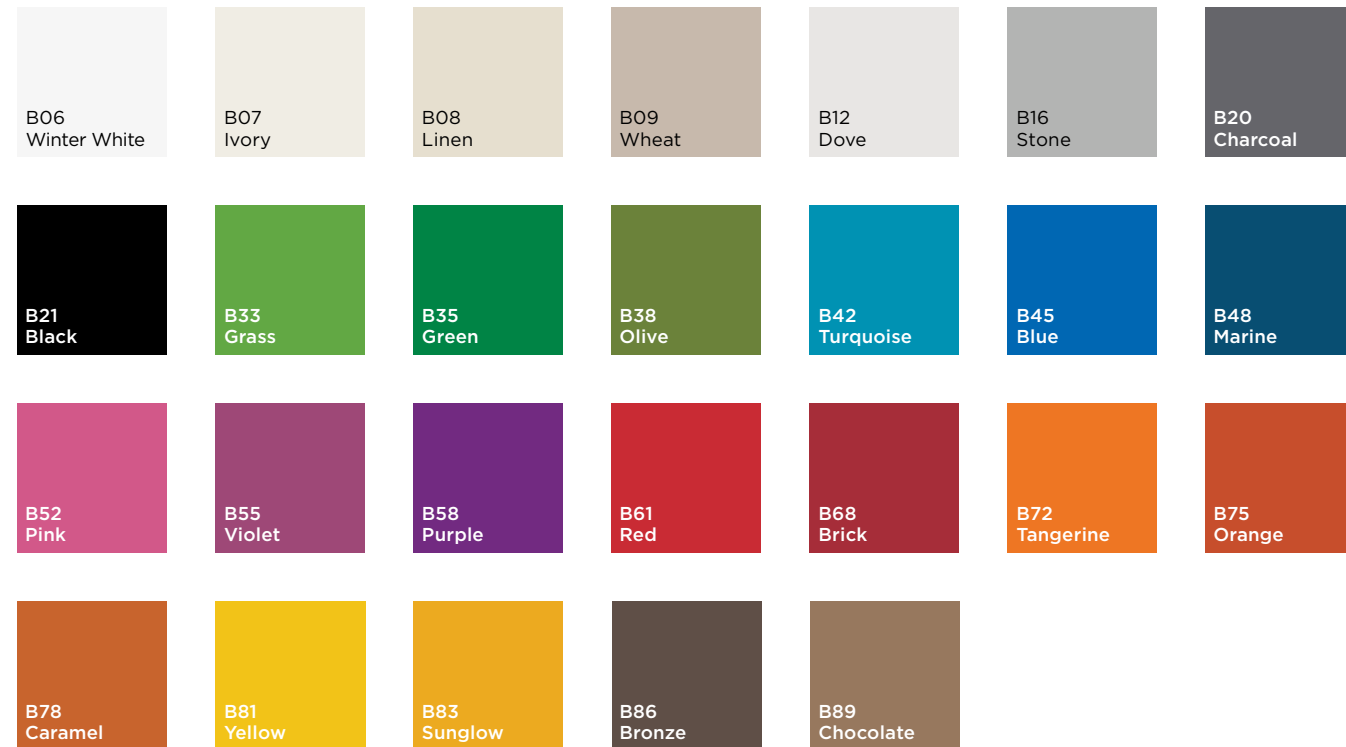

Colors

CARVART has curated glass colors and anodized aluminum finishes to assist in your design process. Should you require more options, contact CARVART or your sales representative, and we will partner with you to select from the other colors that are available.

Glass Finishes

Available in both Smooth finish, when a high-gloss reflective look is desired, or an Etch finish which is non-reflective and minimizes fingerprints.

Glass Colors

Available in 26 standard colors, other RAL colors may be available subject to approval of samples.

The colors reproduced in this brochure have been matched as closely as print technology allows.

Hardware Colors

Hardware is available in anodized aluminum.

GLASS