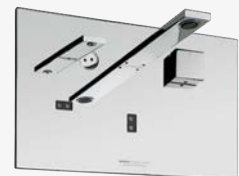

Electronic faucets and soap dispensers

Single-hole and wall-mounted automatic water faucets and soap dispensers in chrome and stainless steel.

Glass Cover

Chrome Cover

C612E