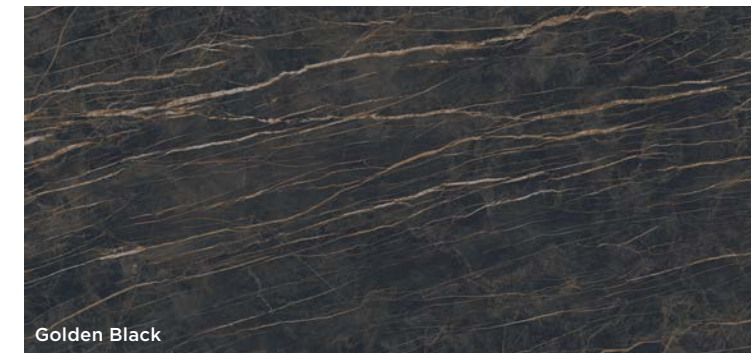

Pale colors and delicate nuances inspired by wet plaster and industrial concrete. Soft materials with a strong contemporary spirit, icons of sophisticated design.

Finishing effects of the porcelain sheets may vary from panel to panel. Sample colors are considered indicative.

Marble

By definition, shining metamorphic rocks that diversify in changing energetic veins.

STONE

Polished Snow (solid)

White

Gray

Dove Gray

Charcoal Gray

Slate Gray

Dark Brown

Black

MARBLE (POLISHED)

Calacatta Gold Vein

Orobic Gray

Statuary White Vein

Golden Black