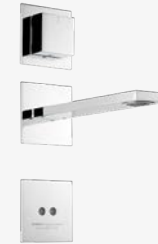

GLASS

- Handcrafted colored glass washbasin with attached glass backsplash
- One, two or three continuous positions
- Wall-mounted on visible, polished stainless steel bracket supports
- Integrated Multiconsole with exposed spouts for electronic soap dispenser, water faucet and hand dryer
- Exposed spouts and drain are hand-finished chrome
- Glass or anodized aluminum shelves for placement of small personal objects
- Can stand-alone with wall-mounted electronic faucets

GIBBO can be combined with SOEMA single-hole and SOEMA wall-mounted faucets (in white glass and chrome).

sinkBASIN > GIBBO C: or wall-mounted faucets or multiconsoles.

sinkBASIN > GIBBO C

Electronic faucets and soap dispensers

Single-hole and wall-mounted automatic water faucets and soap dispensers in chrome and stainless steel.

Glass Cover

M205V

C612V

C620V

Space B-E

Space C-E

Space D-E